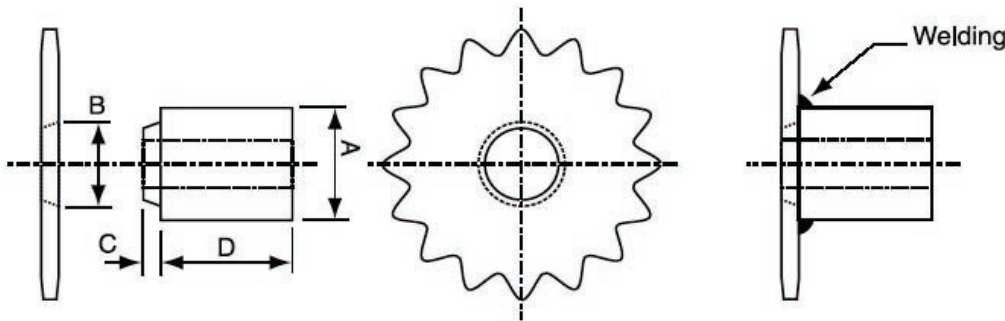

# WELD FIT SPROCKETS

*Tomorrow's Premium Today*

- 24 Standard Bore sizes to suit 135 Sprockets, ready for installation in minutes.
- Sprockets come standard with induction hardened teeth for maximum service life.
- Reduce downtime and increase productivity with TV Weld Fit Sprockets.
- Huge savings on skilled labour & no more waiting to get production going again.

Finish Bore Hubs

	VT Series Hub		WT Series Hub		XT Series Hub	
<b>A</b>	34mm	1-5/16 inch	44mm	1-3/4 inch	62mm	2-7/16 inch
<b>B</b>	30mm	1-3/16 inch	41mm	1-5/8 inch	57mm	2-1/4 inch
<b>C</b>	12mm	1/2 inch	12mm	1/2 inch	12mm	1/2 inch
<b>D</b>	30mm	1-3/16 inch	37mm	1-7/16 inch	37mm	1-7/16 inch
<b>Stock Bore sizes - Imperial / Metric</b>						
	<b>Inch</b>	<b>mm</b>	<b>Inch</b>	<b>mm</b>	<b>Inch</b>	<b>mm</b>
	1/2	12	1/2	14	1/2	14
	5/8	14	5/8	15	5/8	15
	3/4	15	3/4	16	3/4	16
	7/8	19	7/8	18	7/8	18
		20	1	19	1 1/8	19
			1 1/8	20	1 1/4	20
			1 1/4	24	1 3/8	24
				25	1 1/2	25
				28	1 5/8	28
				30	1 3/4	30
				32		32
						35
						38
						40
						42
						45